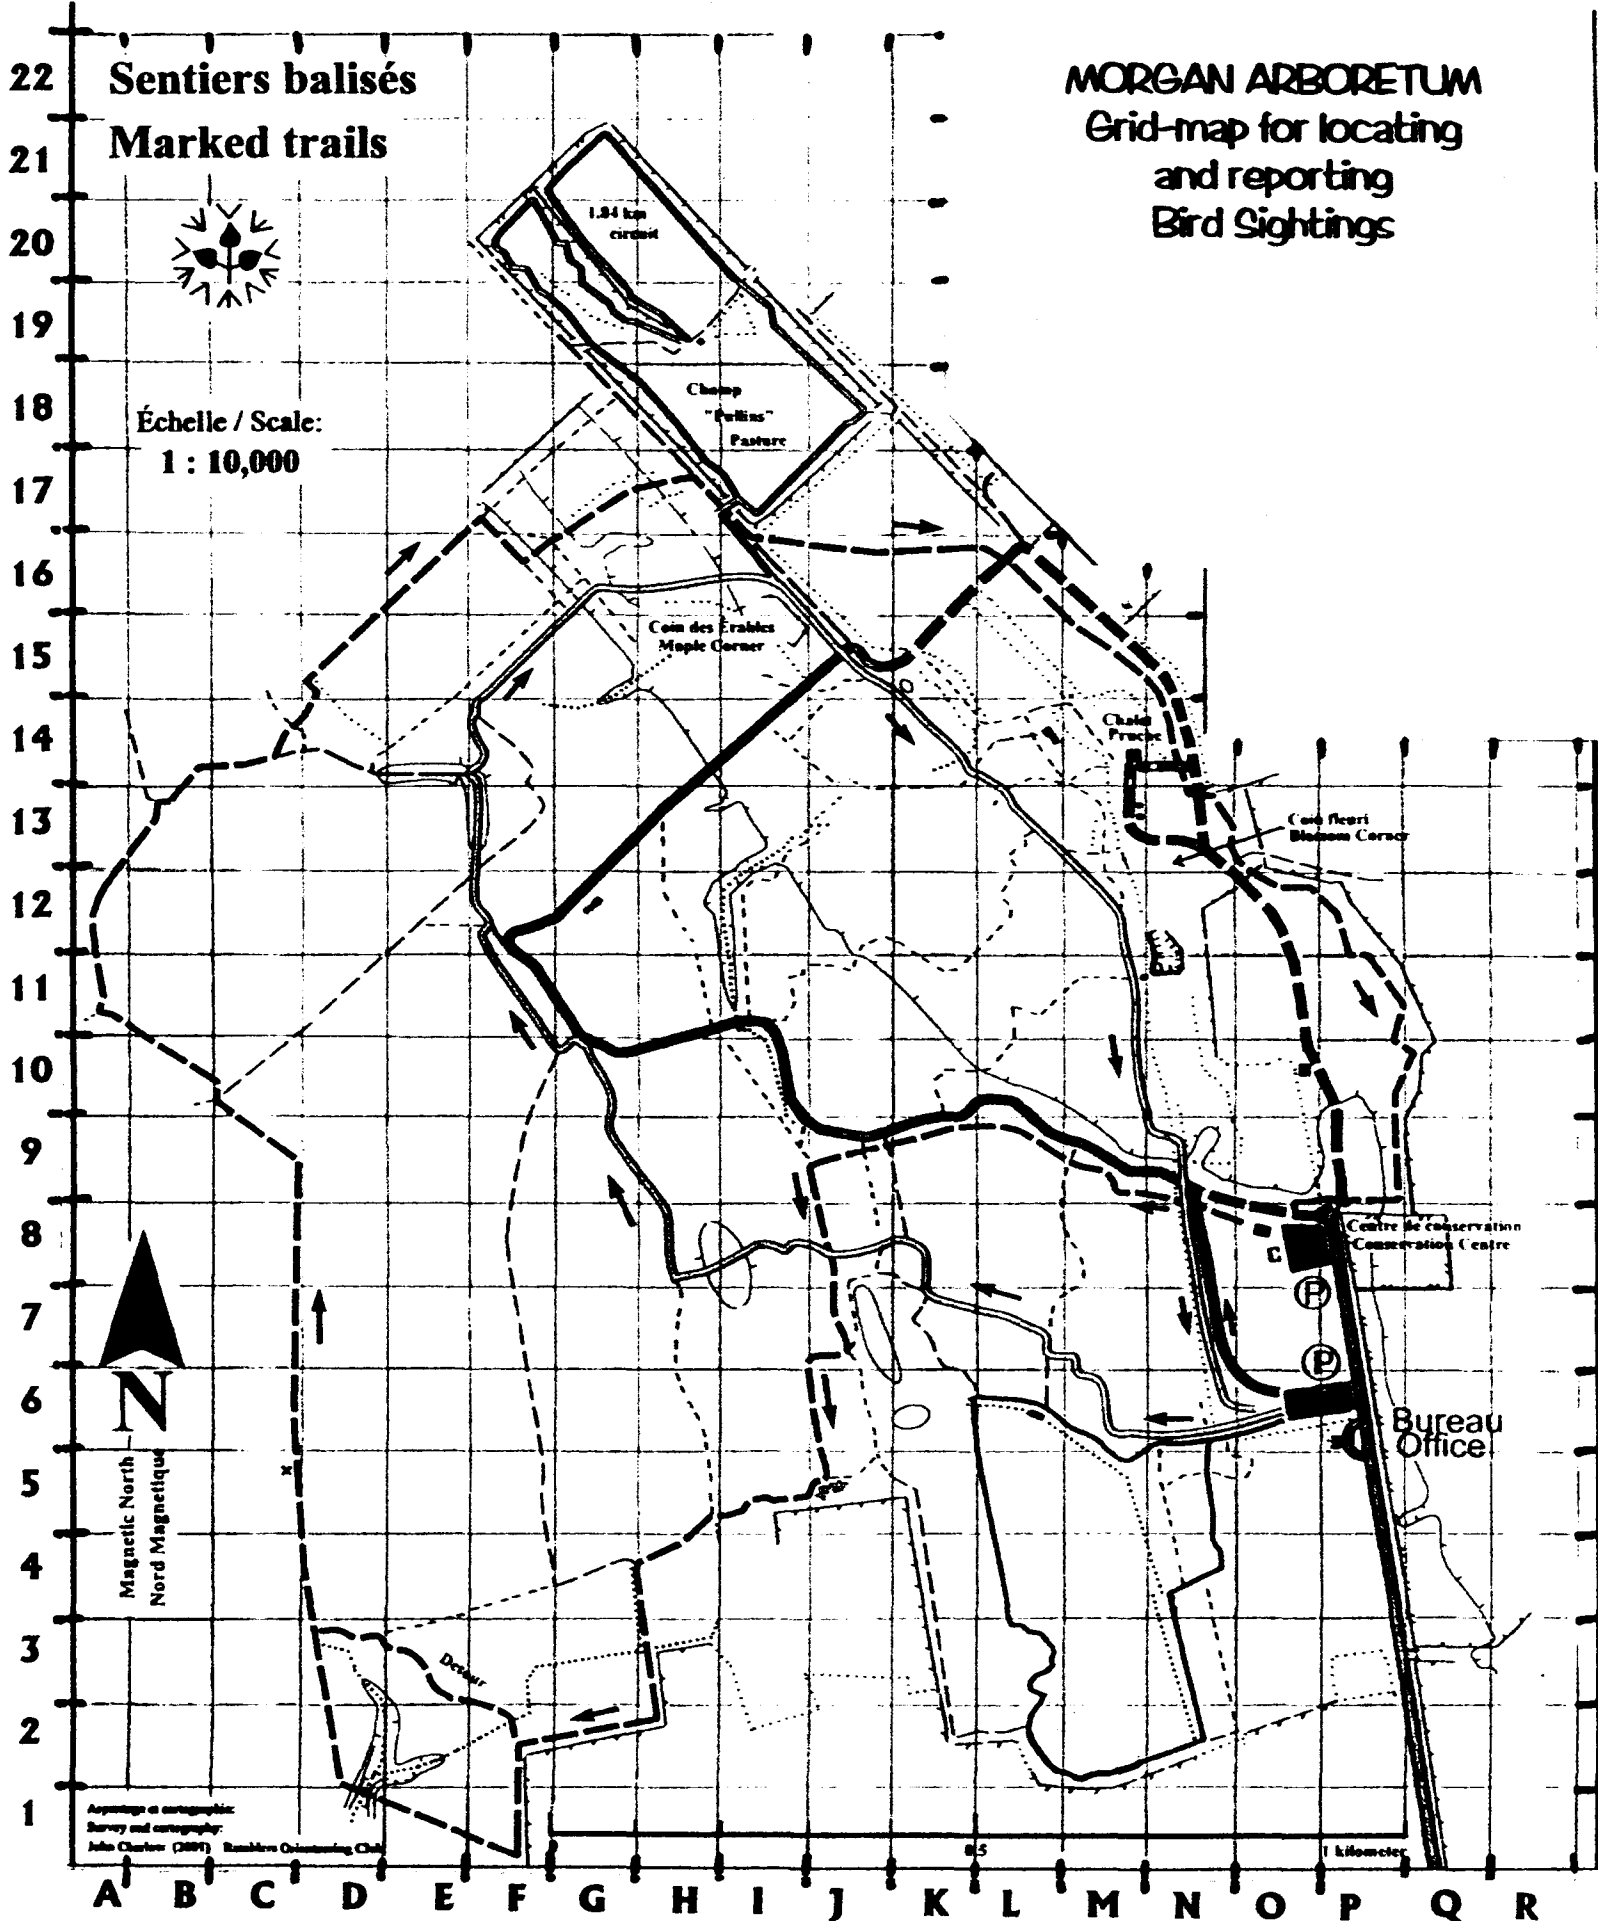

MORGAN ARBORETUM
 Grid-map for locating
 and reporting
 Bird Sightings

Sentiers balisés
Marked trails

Échelle / Scale:
 1 : 10,000

Aspetage is cartographic
 Survey and cartography:
 John Charles (2001) Rambles Orienteering Club

1 Kilometre